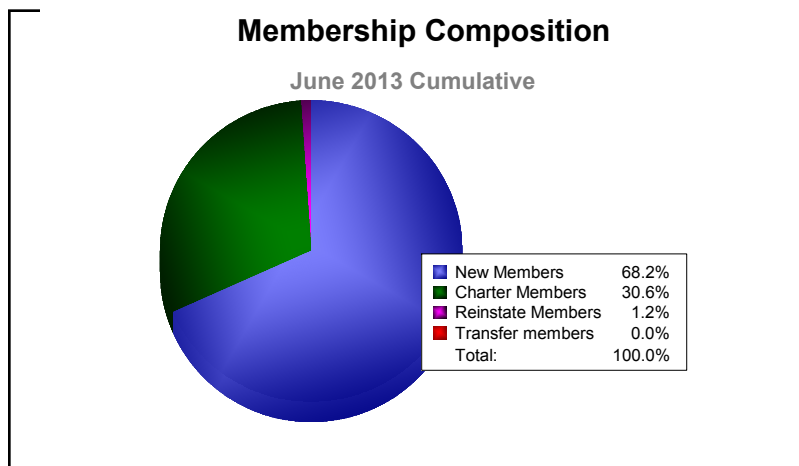

Year	New Clubs	Dropped Clubs	Gain/Loss Clubs	New Members	Charter Members	Reinstate Members	Transfer Members	Total Member Added	Total Members Dropped	Gain/Loss Members
2008-2009	0	0	0	57	0	1	1	59	-62	-3
2009-2010	0	0	0	64	0	1	0	65	-48	17
2010-2011	0	-2	-2	52	0	1	2	55	-107	-52
2011-2012	0	0	0	52	0	3	2	57	-63	-6
2012-2013	1	0	1	58	26	1	0	85	-69	16
Average	0	0	0	57	5	1	1	64	-70	-6

Year	New Clubs	Dropped Clubs	Gain/Loss Clubs	New Members	Charter Members	Reinstate Members	Transfer Members	Total Member Added	Total Members Dropped	Gain/Loss Members
2008-2009	0	0	0	125	0	4	6	135	-164	-29
2009-2010	0	-1	-1	115	0	6	7	128	-159	-31
2010-2011	0	-2	-2	99	0	7	6	112	-199	-87
2011-2012	0	0	0	103	0	6	14	123	-149	-26
2012-2013	0	-1	-1	100	0	18	5	123	-163	-40
Average	0	-1	-1	108	0	8	8	124	-167	-43