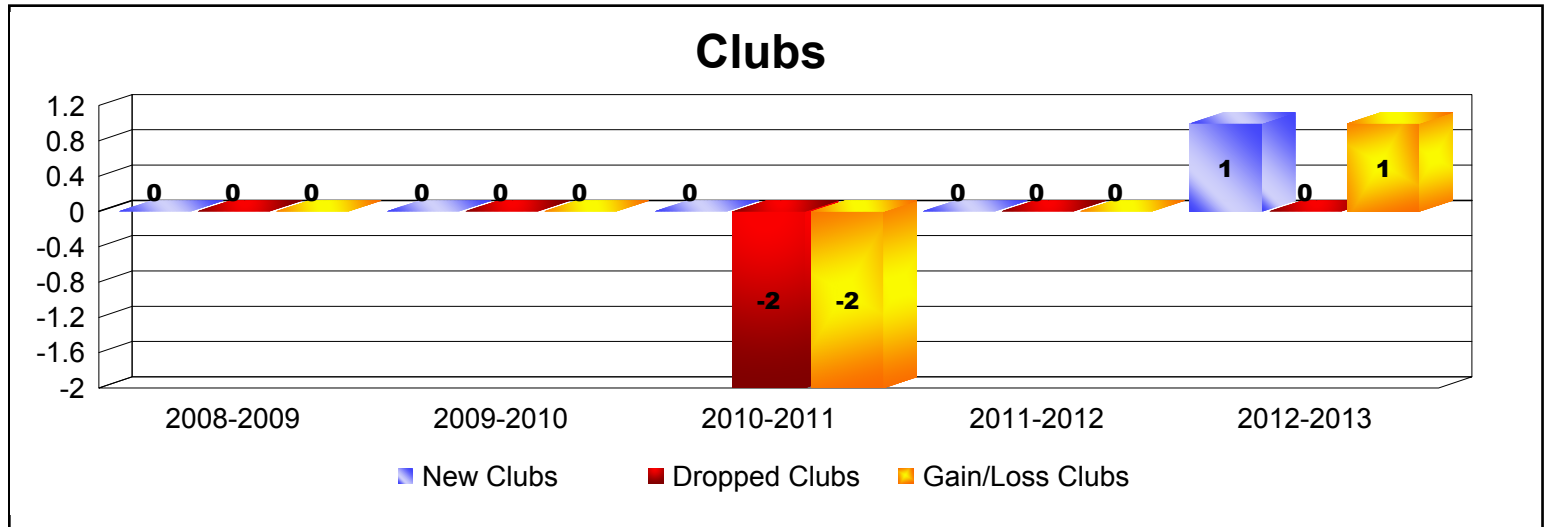

Year	New Clubs	Dropped Clubs	Gain/Loss Clubs	New Members	Charter Members	Reinstate Members	Transfer Members	Total Member Added	Total Members Dropped	Gain/Loss Members
2008-2009	0	0	0	57	0	1	1	59	-62	-3
2009-2010	0	0	0	64	0	1	0	65	-48	17
2010-2011	0	-2	-2	52	0	1	2	55	-107	-52
2011-2012	0	0	0	52	0	3	2	57	-63	-6
2012-2013	1	0	1	58	26	1	0	85	-69	16
Average	0	0	0	57	5	1	1	64	-70	-6

Year	New Clubs	Dropped Clubs	Gain/Loss Clubs	New Members	Charter Members	Reinstate Members	Transfer Members	Total Member Added	Total Members Dropped	Gain/Loss Members
2008-2009	0	0	0	125	0	4	6	135	-164	-29
2009-2010	0	-1	-1	115	0	6	7	128	-159	-31
2010-2011	0	-2	-2	99	0	7	6	112	-199	-87
2011-2012	0	0	0	103	0	6	14	123	-149	-26
2012-2013	0	-1	-1	100	0	18	5	123	-163	-40
Average	0	-1	-1	108	0	8	8	124	-167	-43