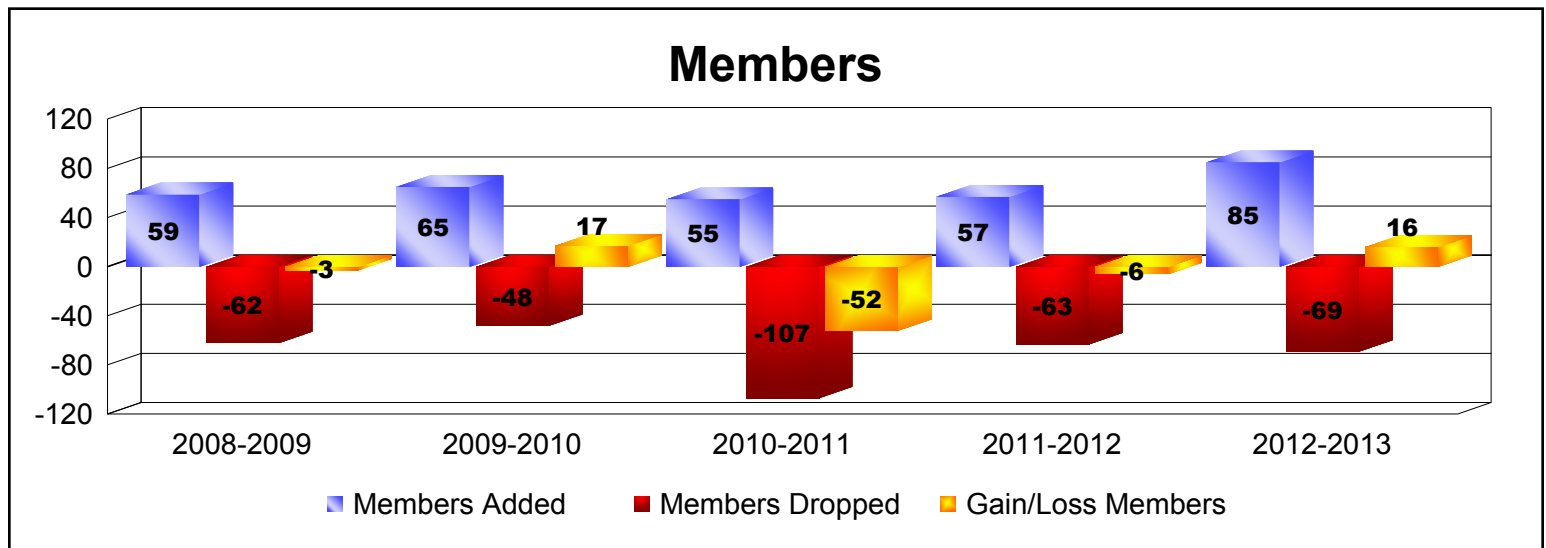

Year	New Clubs	Dropped Clubs	Gain/Loss Clubs	New Members	Charter Members	Reinstate Members	Transfer Members	Total Member Added	Total Members Dropped	Gain/Loss Members
2008-2009	0	0	0	57	0	1	1	59	-62	-3
2009-2010	0	0	0	64	0	1	0	65	-48	17
2010-2011	0	-2	-2	52	0	1	2	55	-107	-52
2011-2012	0	0	0	52	0	3	2	57	-63	-6
2012-2013	1	0	1	58	26	1	0	85	-69	16
Average	0	0	0	57	5	1	1	64	-70	-6

Year	New Clubs	Dropped Clubs	Gain/Loss Clubs	New Members	Charter Members	Reinstate Members	Transfer Members	Total Member Added	Total Members Dropped	Gain/Loss Members
2008-2009	0	0	0	125	0	4	6	135	-164	-29
2009-2010	0	-1	-1	115	0	6	7	128	-159	-31
2010-2011	0	-2	-2	99	0	7	6	112	-199	-87
2011-2012	0	0	0	103	0	6	14	123	-149	-26
2012-2013	0	-1	-1	100	0	18	5	123	-163	-40
Average	0	-1	-1	108	0	8	8	124	-167	-43