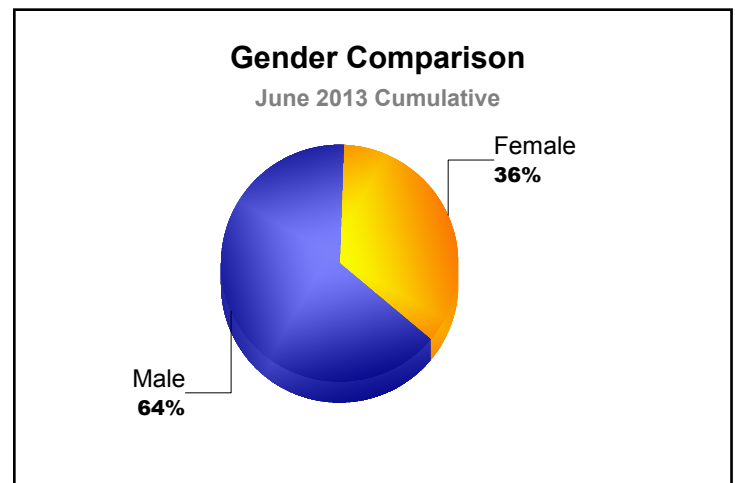

Year	New Clubs	Dropped Clubs	Gain/Loss Clubs	New Members	Charter Members	Reinstate Members	Transfer Members	Total Member Added	Total Members Dropped	Gain/Loss Members
2008-2009	0	0	0	57	0	1	1	59	-62	-3
2009-2010	0	0	0	64	0	1	0	65	-48	17
2010-2011	0	-2	-2	52	0	1	2	55	-107	-52
2011-2012	0	0	0	52	0	3	2	57	-63	-6
2012-2013	1	0	1	58	26	1	0	85	-69	16
Average	0	0	0	57	5	1	1	64	-70	-6